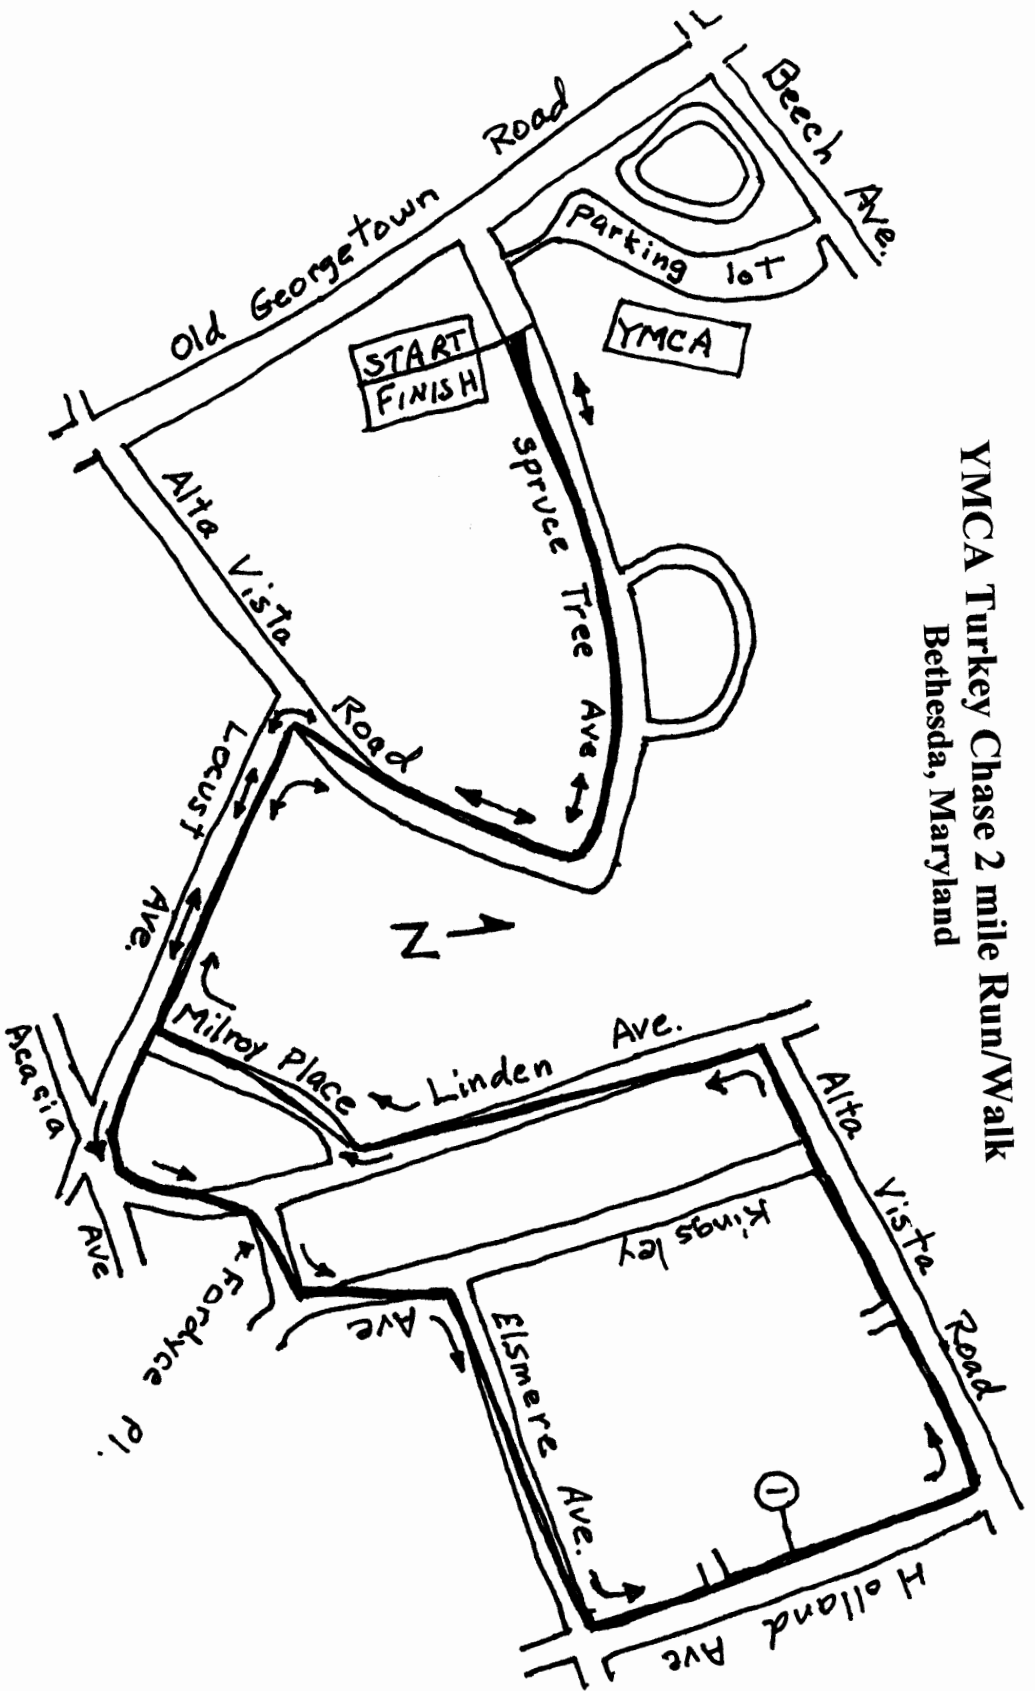

## YMCA Turkey Chase 2 mile Run/Walk

Bethesda, Maryland

**Start:** Going east on Spruce Tree Ave. 220 ft. east of Old Georgetown Rd. 6 ft. west of "The Pediatric Care Center" sign and the man hole cover in the road. 15 ft. west of "3 Hour" parking sign.

**1 Mile:** Going south on Holland Ave. half way between Holland Ct. and Alta Vista Rd. 16 ft. south of the sidewalk to house 9420.

**Finish:** Going west on Spruce Tree Ave at same point as **Start**.